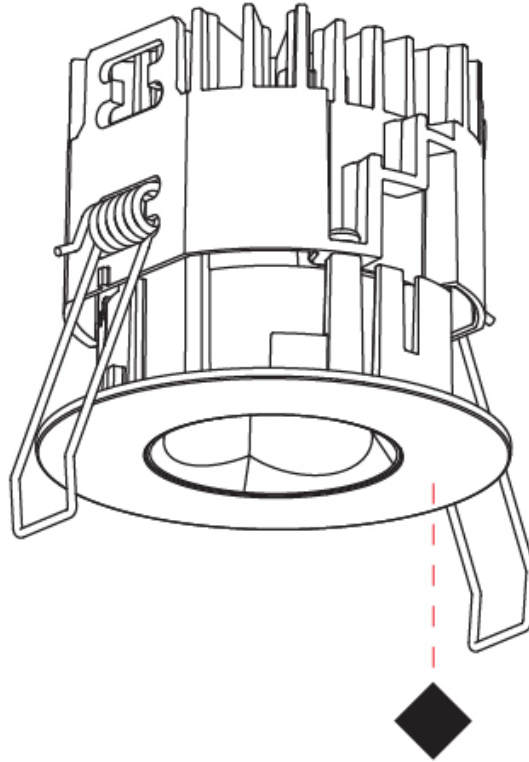

OIKO PRO ROUND RECESSED

A35866-

PROJECT

TYPE

SPECIFIER

QUANTITY

DATE