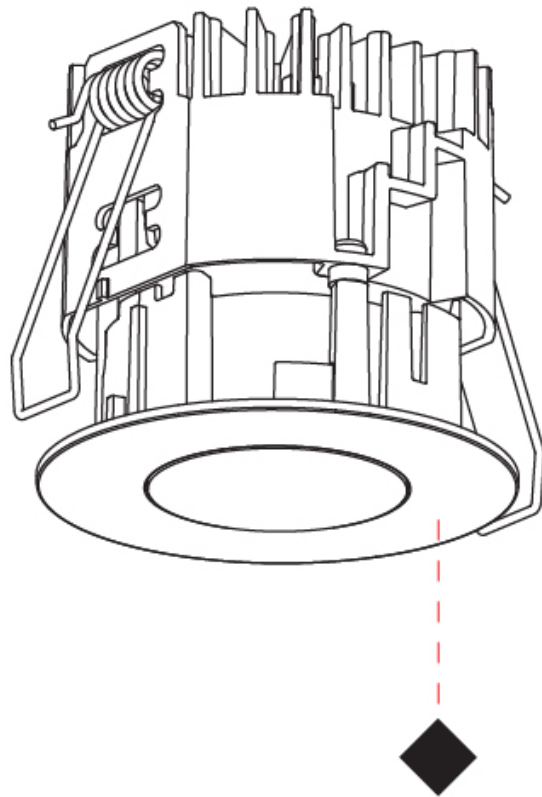

OIKO PRO ROUND RECESSED

A35870-

PROJECT

TYPE

SPECIFIER

QUANTITY

DATE