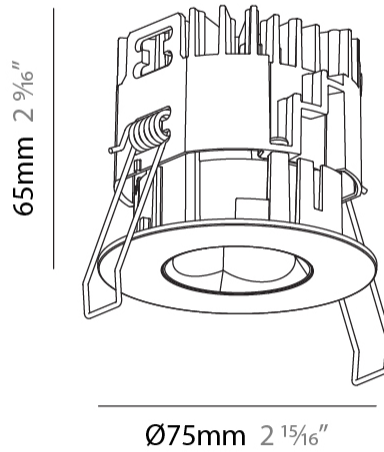

PHYSICAL

Shape: Round
Diameter (mm): 75
Diameter (in): 2 15/16
Height (mm): 65
Height (in): 2 9/16
Ceiling Thickness (mm): 1 - 25
Ceiling Thickness (in): 1/16 - 1 3/16
Min. Recessing Depth (mm): 70
Min. Recessing Depth (in): 2 3/4
Light Distribution: Direct
Diffuser: Lens Pack - Spread Lens / Linear Spread Lens / Honeycomb Louver
Fixture Finish: SSR / BKV / CWI / CRY / HAB / UFT / ITA / RUA / FTG / MYG / LOD / PUS / FRO / FUP / KIA / POP / BLS / SPG / MEY / GOH / GUM / CHC / COM / ABZ / JAG / OBR / MOS / ROR
Fixture Material: Aluminum Die Cast
Cut-out Measurements: 68mm / 2 11/16" Diameter

ELECTRICAL

Lamp Type: LED (Zhaga Standard)
Input Wattage (W): 16
Total Output Wattage (W): 14.6
Dimming: Tri-Mode (Non-Dimming and Phase Dimming (120Vac only) and 0-10V Dimming)
Driver Included: No
Driver Location: Recessed Housing
Driver Type: Constant Current - Universal
Driver Class: Class 2
Housing: See Components
Input Voltage (V): 120 - 277
Constant Current (MA): 350

LED

Color Temperature (°K): 2700 / 3000 / 3500 / 4000
Max. Delivered Lumen (lm): 1067 / 1150 / 1217 / 1220
Nominal Lumen (lm): 1393 / 1501 / 1589 / 1592
CRI: >90 CRI
Lamp Life (hrs): 50000

OPTICAL

Reflector°: 14
Adjustability: Fixed

RATINGS AND CERTIFICATIONS

Certified By: Certified for North American Standards
IP rating: IP44