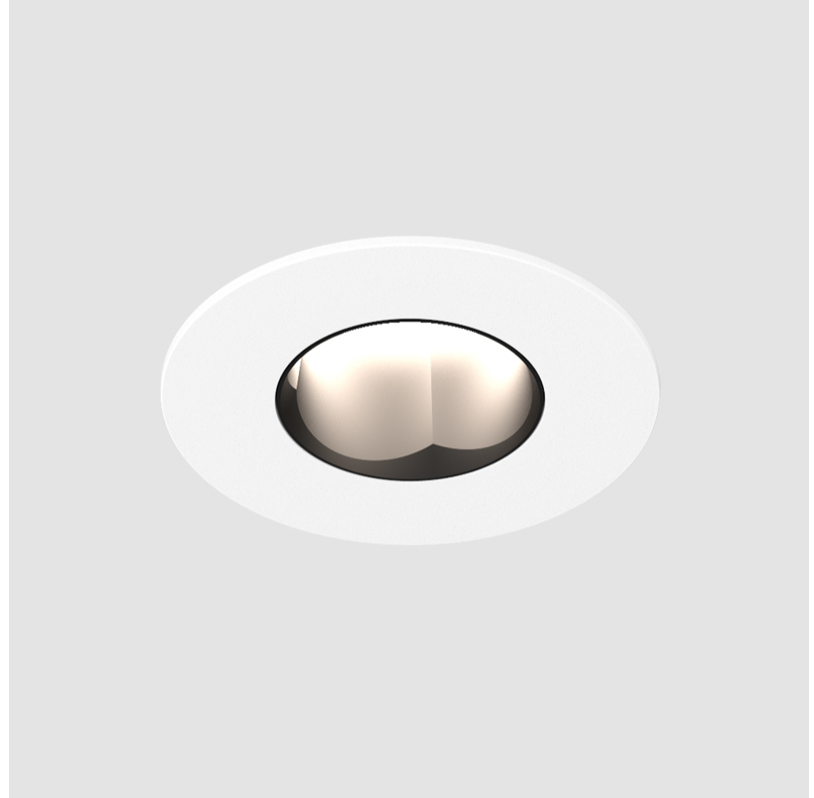

GENERAL

Series: Oiko Pro
Subseries: Oiko Pro Round
Brand: Prolicht
Division: Architectural
Mounting Type: Recessed
Mounting Location: Ceiling
Subcategory: Downlight

PHYSICAL

Shape: Round
Diameter (mm): 75
Diameter (in): 2 ¹⁵/₁₆
Height (mm): 67
Height (in): 2 ⁵/₈
Ceiling Thickness (mm): 1 - 25
Ceiling Thickness (in): 1/16 - 1 3/16
Min. Recessing Depth (mm): 75
Min. Recessing Depth (in): 2 ¹⁵/₁₆
Light Distribution: Direct
Diffuser: Lens Pack - Spread Lens / Linear Spread Lens / Honeycomb Louver
Fixture Finish: SSR / BKV / CWI / CRY / HAB / UFT / ITA / RUA / FTG / MYG / LOD / PUS / FRO / FUP / KIA / POP / BLS / SPG / MEY / GOH / GUM / CHC / COM / ABZ / JAG / OBR / MOS / ROR
Fixture Material: Aluminum Die Cast
Cut-out Measurements: 68mm / 2 11/16" Diameter

ELECTRICAL

Lamp Type: LED (Zhaga Standard)
Input Wattage (W): 16
Total Output Wattage (W): 14.6
Dimming: Tri-Mode (Non-Dimming and Phase Dimming (120Vac only) and 0-10V Dimming)
Driver Included: No
Driver Location: Recessed Housing
Driver Type: Constant Current - Universal
Driver Class: Class 2
Input Voltage (V): 120 - 277
Constant Current (MA): 350

LED

Color Temperature (°K): 2700 / 3000 / 3500 / 4000
Max. Delivered Lumen (lm): 1017 / 1096 / 1160 / 1162
Nominal Lumen (lm): 1393 / 1501 / 1589 / 1592
CRI: >90 CRI
Lamp Life (hrs): 50000

OPTICAL

Reflector°: 16
Adjustability: Fixed

RATINGS AND CERTIFICATIONS

Certified By: Certified for North American Standards
IP rating: IP54