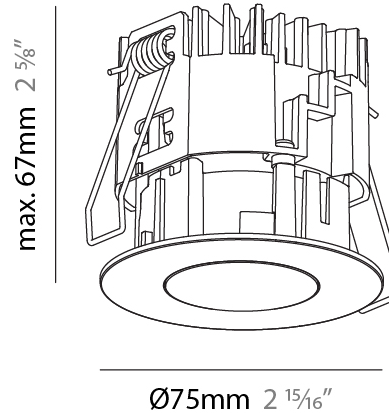

GENERAL

Series: Oiko Pro
Subseries: Oiko Pro Round
Brand: Prolicht
Division: Architectural
Mounting Type: Recessed
Mounting Location: Ceiling
Subcategory: Downlight

PHYSICAL

Shape: Round
Diameter (mm): 75
Diameter (in): 2 ¹⁵/₁₆
Height (mm): 67
Height (in): 2 ⁵/₈
Ceiling Thickness (mm): 1 - 25
Ceiling Thickness (in): 1/16 - 1 3/16
Min. Recessing Depth (mm): 75
Min. Recessing Depth (in): 2 ¹⁵/₁₆
Light Distribution: Direct
Diffuser: Lens Pack - Spread Lens / Linear Spread Lens / Honeycomb Louver
Fixture Finish: SSR / BKV / CWI / CRY / HAB / UFT / ITA / RUA / FTG / MYG / LOD / PUS / FRO / FUP / KIA / POP / BLS / SPG / MEY / GOH / GUM / CHC / COM / ABZ / JAG / OBR / MOS / ROR
Fixture Material: Aluminum Die Cast
Cut-out Measurements: 68mm / 2 11/16" Diameter

ELECTRICAL

Lamp Type: LED (Zhaga Standard)
Input Wattage (W): 16
Total Output Wattage (W): 14.6
Dimming: Tri-Mode (Non-Dimming and Phase Dimming (120Vac only) and 0-10V Dimming)
Driver Included: No
Driver Location: Recessed Housing
Driver Type: Constant Current - Universal
Driver Class: Class 2
Input Voltage (V): 120 - 277
Constant Current (MA): 350

LED

Color Temperature (°K): 2700 / 3000 / 3500 / 4000
Max. Delivered Lumen (lm): 1017 / 1096 / 1160 / 1162
Nominal Lumen (lm): 1393 / 1501 / 1589 / 1592
CRI: >90 CRI
Lamp Life (hrs): 50000

OPTICAL

Reflector°: 16
Adjustability: Fixed

RATINGS AND CERTIFICATIONS

Certified By: Certified for North American Standards
IP rating: IP54