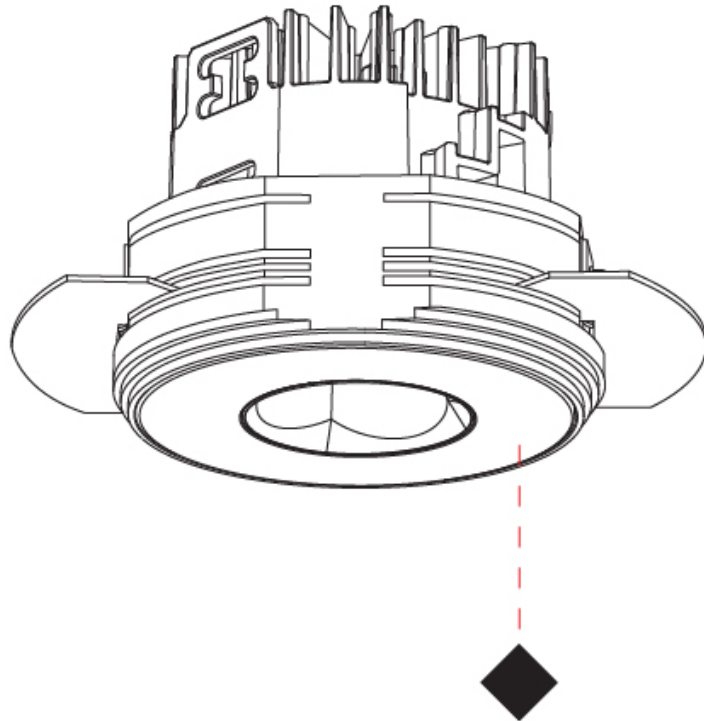

OIKO PRO ROUND TRIMLESS

A35877-

PROJECT	_____
TYPE	_____
SPECIFIER	_____
QUANTITY	_____
DATE	_____